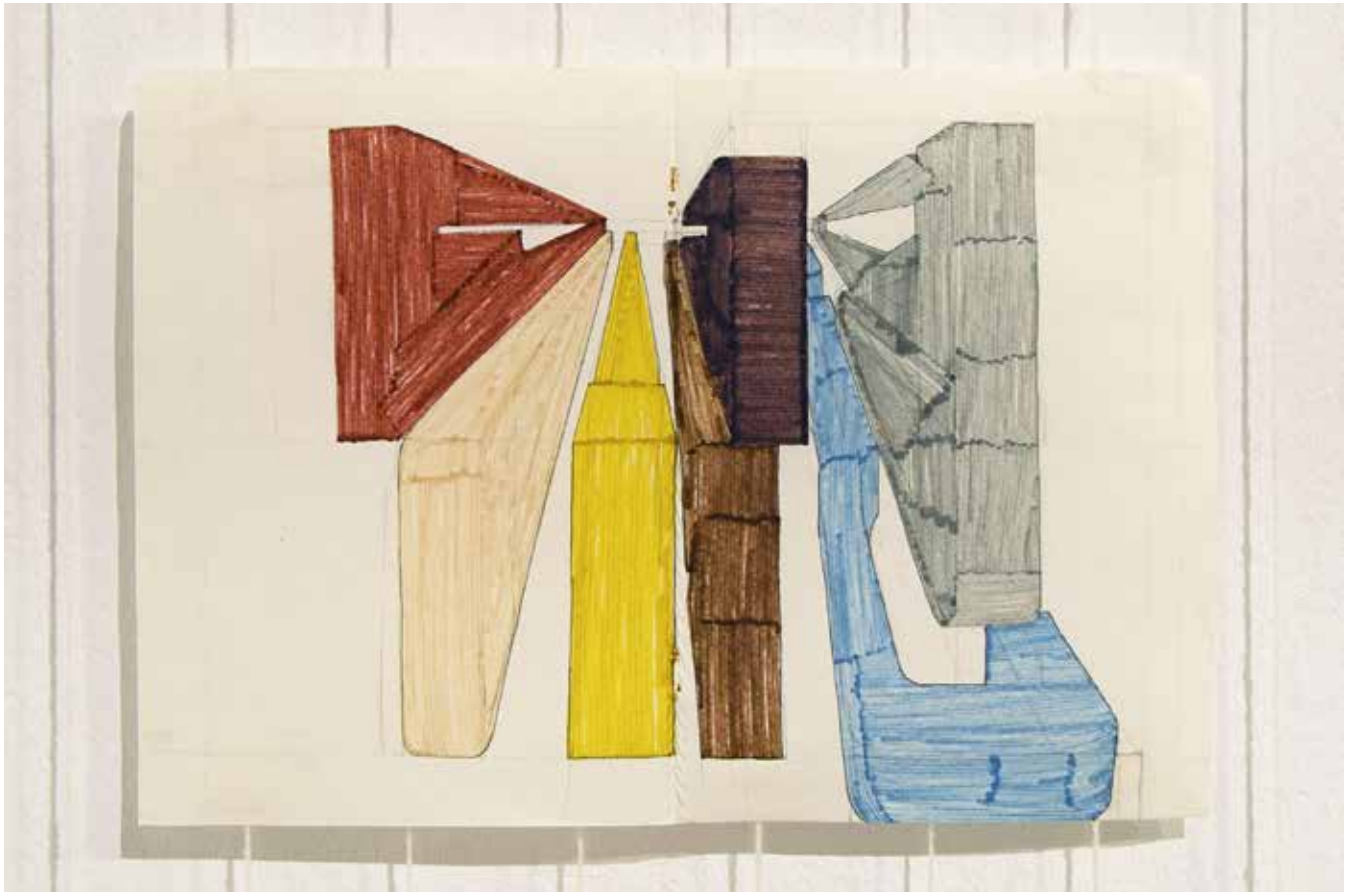

Sara Mealha

E agora?, 2020

Felt pen on paper, nails and wool thread. Framed and assembled

€750,00
(plus 23% vat)

Sara Mealha

E agora?, 2020

Felt pen on paper, nails and wool thread. Framed and assembled

€650,00
(plus 23% vat)