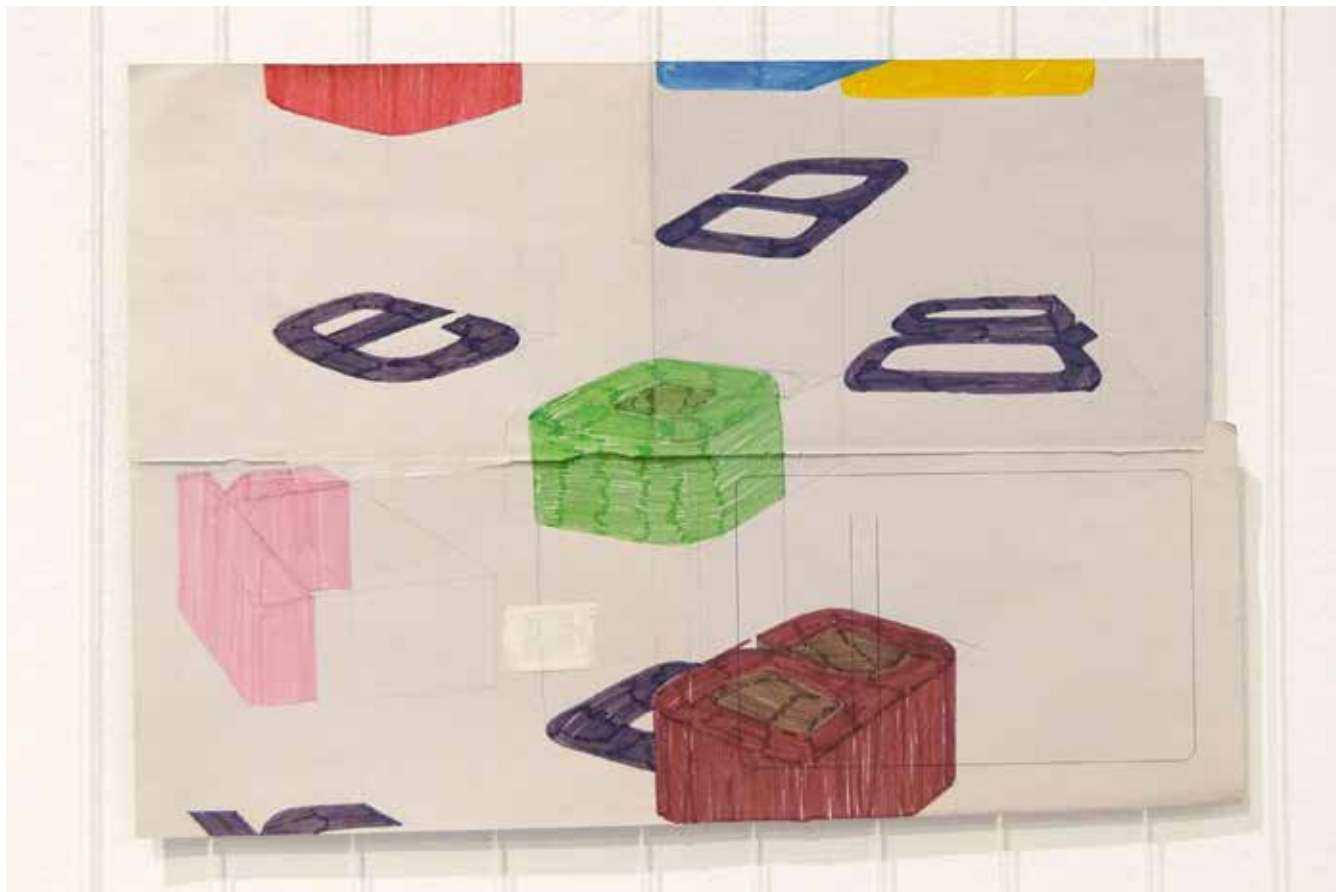

Sara Mealha

E agora?, 2020

Felt pen on paper, nails and wool thread. Framed and assembled
57 x 69 cm

€650,00
(plus 23% vat)