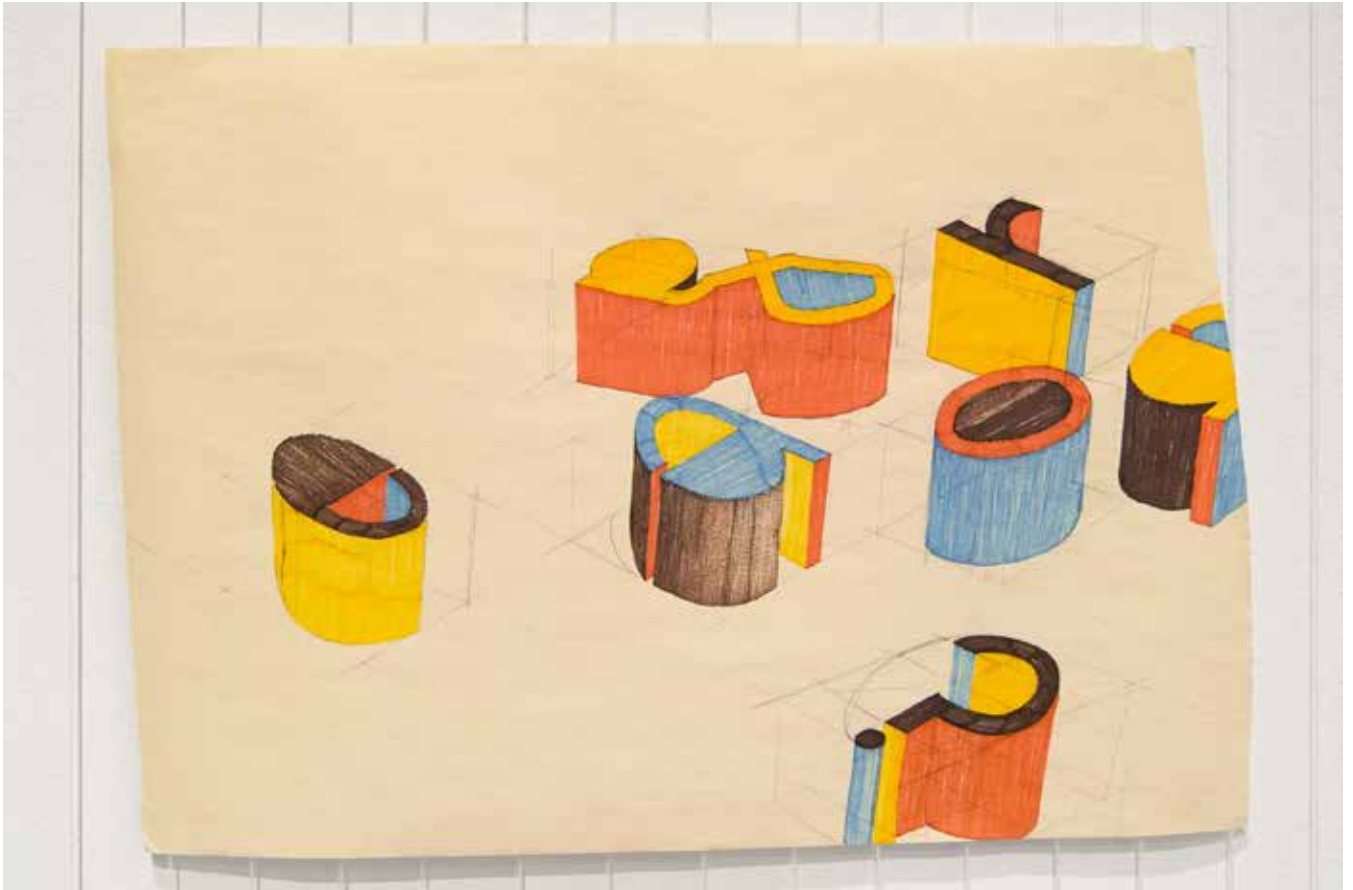

Sara Mealha

E agora?, 2020

Felt pen on paper, nails and wool thread. Framed and assembled

€750,00
(plus 23% vat)

Sara Mealha

E agora?, 2020

Felt pen on paper, nails and wool thread. Framed and assembled

€450,00
(plus 23% vat)