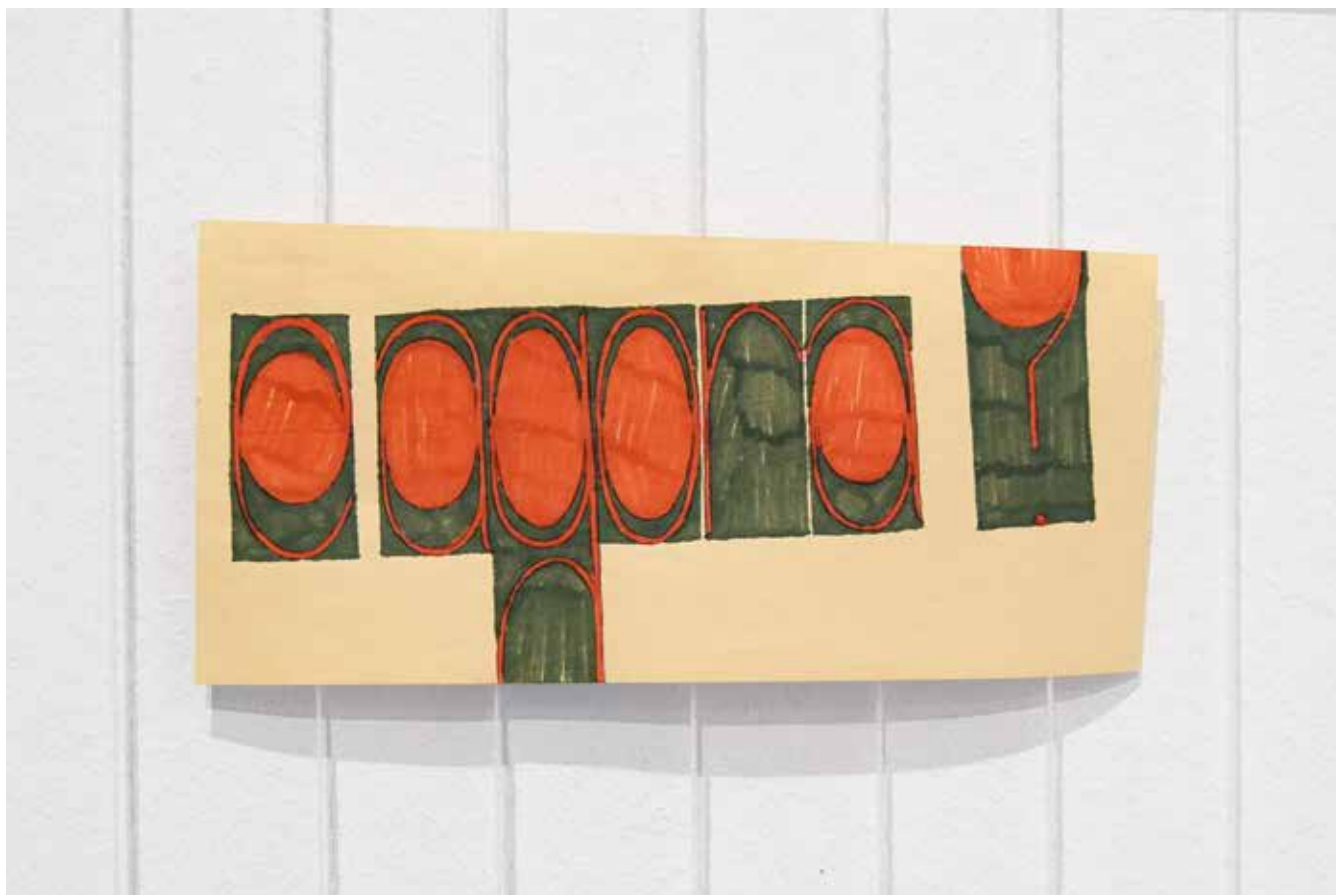

Sara Mealha

E agora?, 2020

Felt pen on paper, nails and wool thread. Framed and assembled

€450,00
(plus 23% vat)