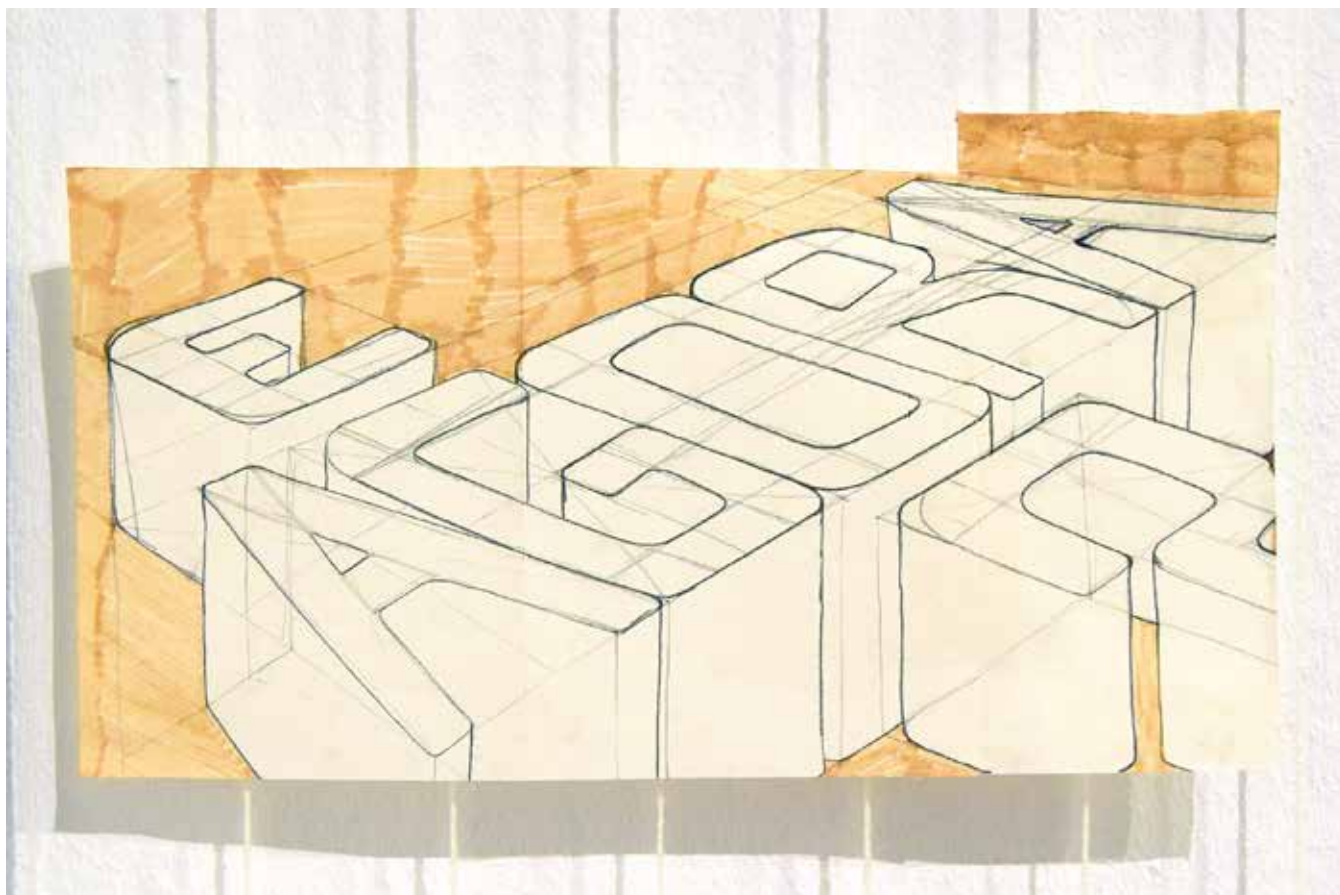

Felt pen, paper, thread and steel tube
Variable dimensions

€4500,00
(plus 23% vat)

Sara Mealha

E agora?, 2020

Felt pen on paper, nails and wool thread. Framed and assembled

€450,00
(plus 23% vat)

Sara Mealha