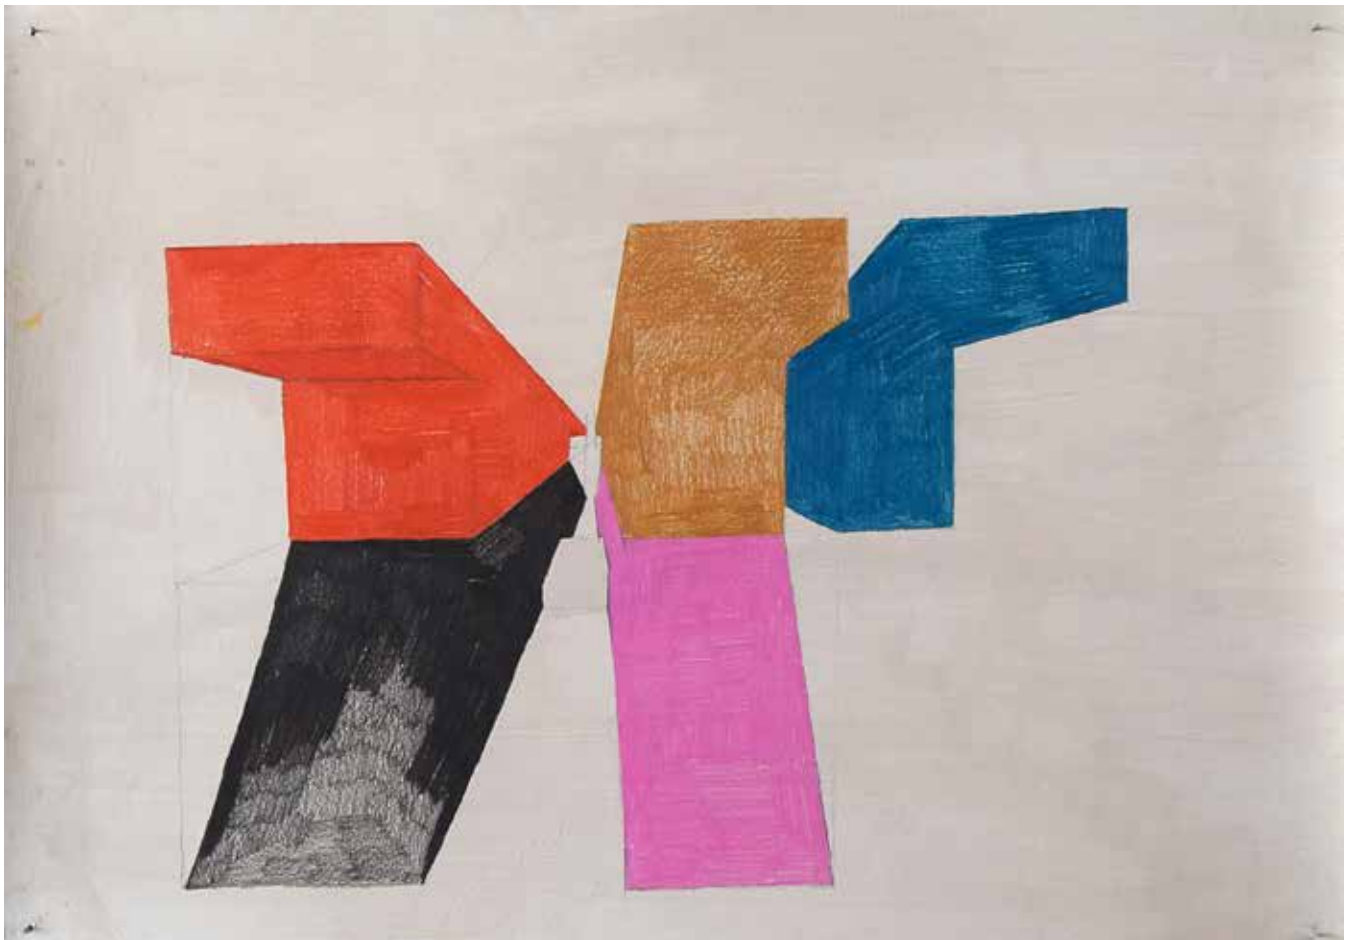

Sara Mealha

Untitled, 2020

Colored pencils and acrylic paint on paper
42 x 59,5 cm

€600,00
(plus 23% vat)