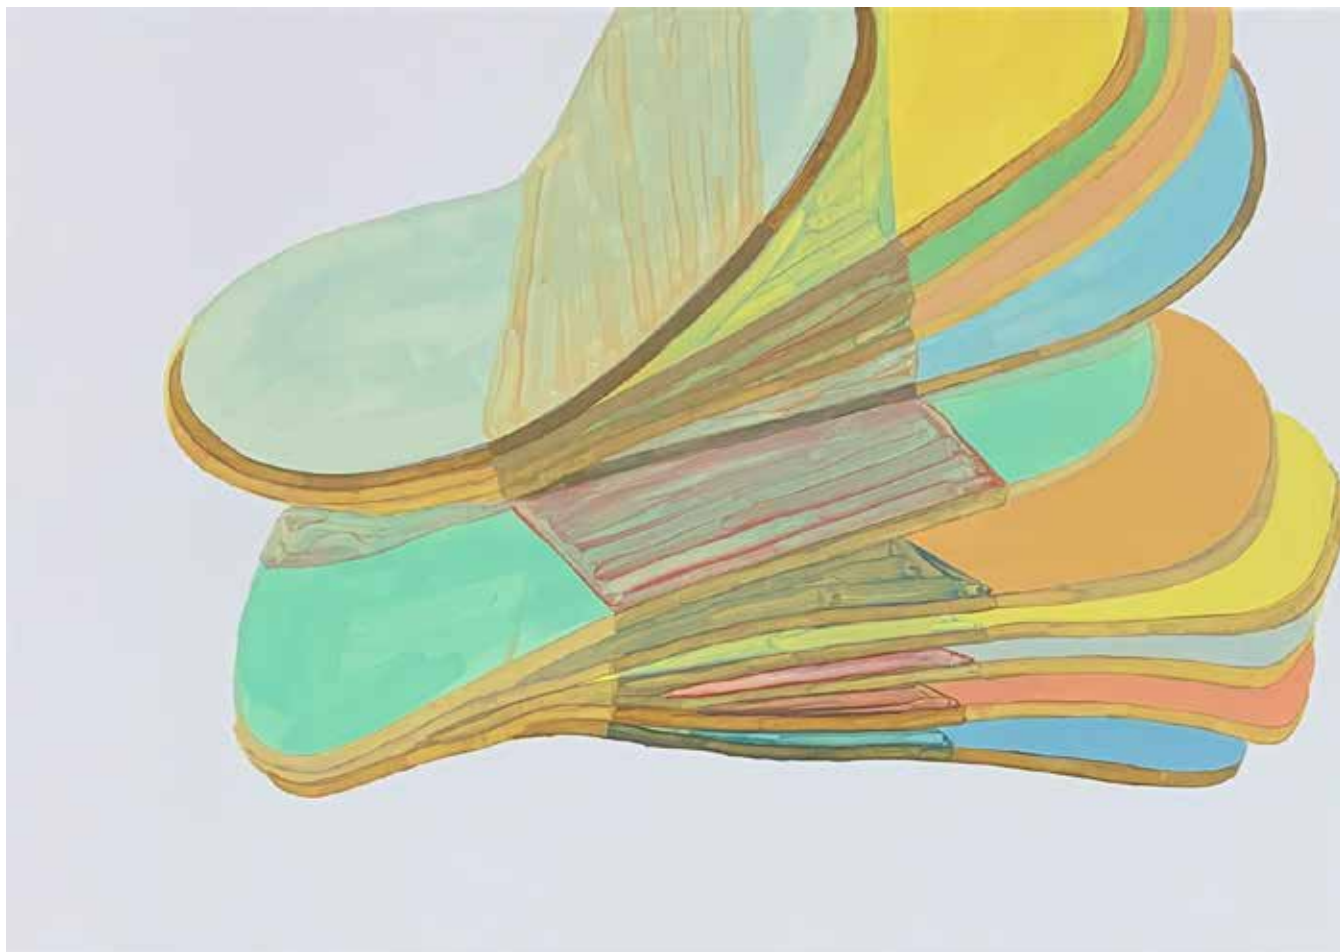

Oil on paper
42 x 59,5 cm

€600,00 + frame
(plus 23% vat)

Sara Mealha

De pé #28, 2019

Oil on paper
59,5 x 42 cm

€600,00 + frame
(plus 23% vat)

Sara Mealha

De pé #29, 2019